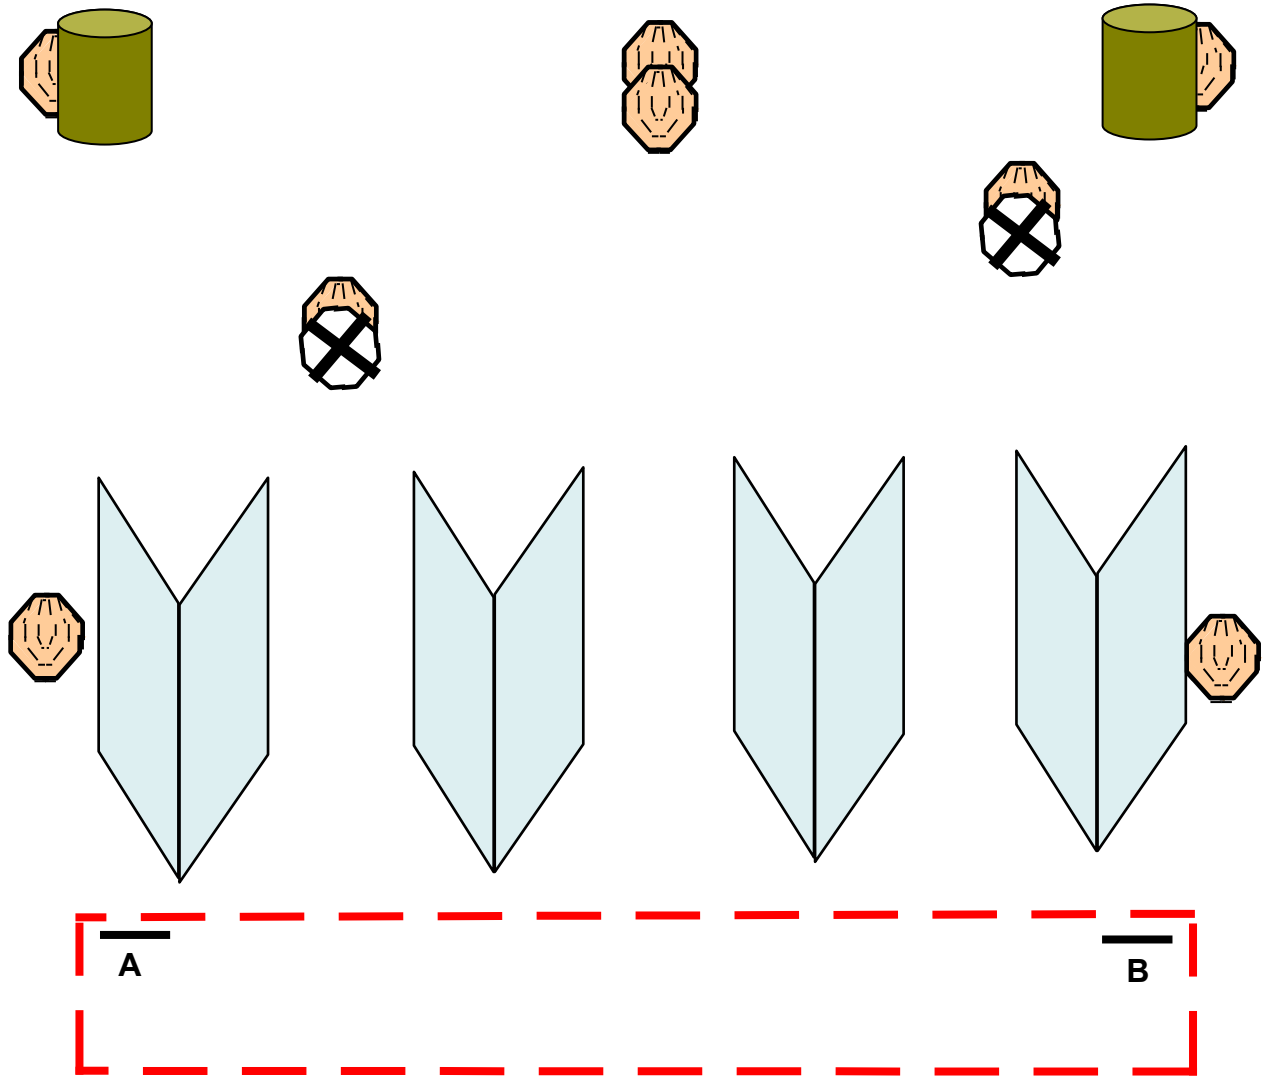

Shooting Academy Rifle 1

STAGE 1

Shooting Academy Rifle 1

STAGE: 1

COURSE: **Medium Course.**

TARGETS: MINI IPSC Target 8, No-Shoot 2.

MIN RNDS: 16.

MAX PTS: 80.

START POSITION: Standing relaxed **at A or B**, facing downrange.

TIME START: Audible signal.

PROCEDURE: After start signal engage targets.

STAGE 2

Shooting Academy Rifle 1

STAGE: 2

COURSE: **Medium Course.**