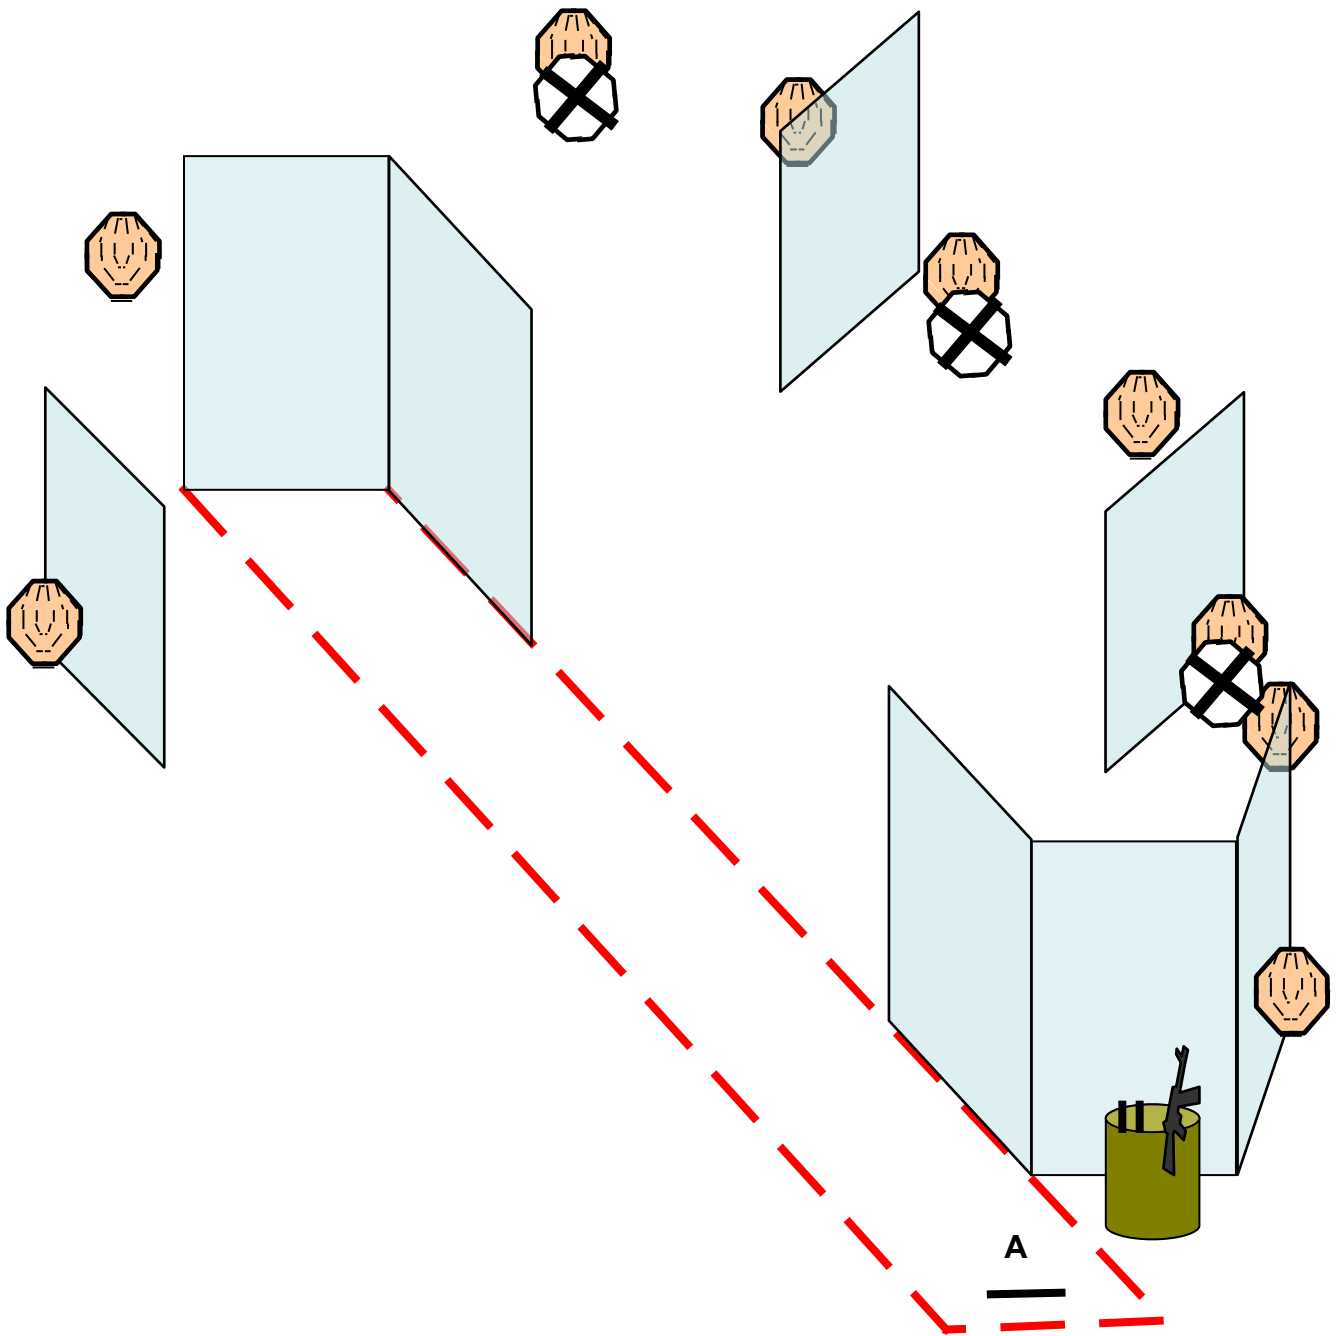

Shooting Academy Rifle 1

STAGE 1

Shooting Academy Rifle 1

STAGE: 1

COURSE: **Medium Course.**

TARGETS: MINI IPSC Target 8, No-Shoot 2.

MIN RNDS: 16.

MAX PTS: 80.

START POSITION: Standing relaxed **at A or B**, facing downrange.

TIME START: Audible signal.

PROCEDURE: After start signal engage targets.

STAGE 2

Shooting Academy Rifle 1

STAGE: 2

COURSE: **Medium Course.**