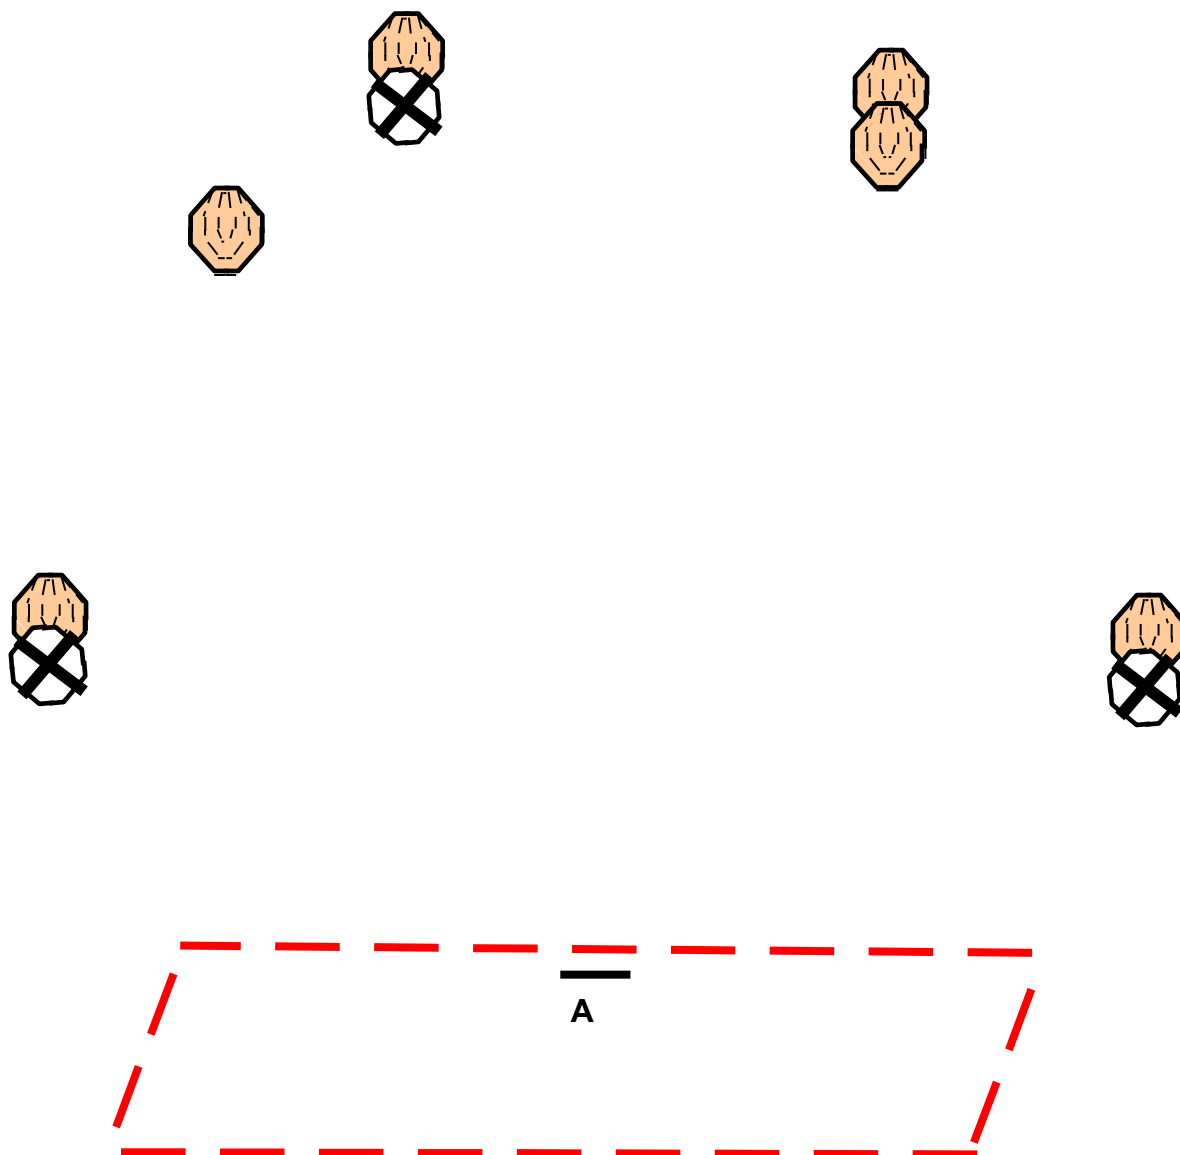

PROCEDURE: After start signal engage targets.

STAGE 3

Shooting Academy Rifle 1

STAGE: 3

COURSE: **Short course.**

TARGETS: IPSC Target 6, No-Shoot 3.

MIN RNDS: 12.

MAX PTS: 60.