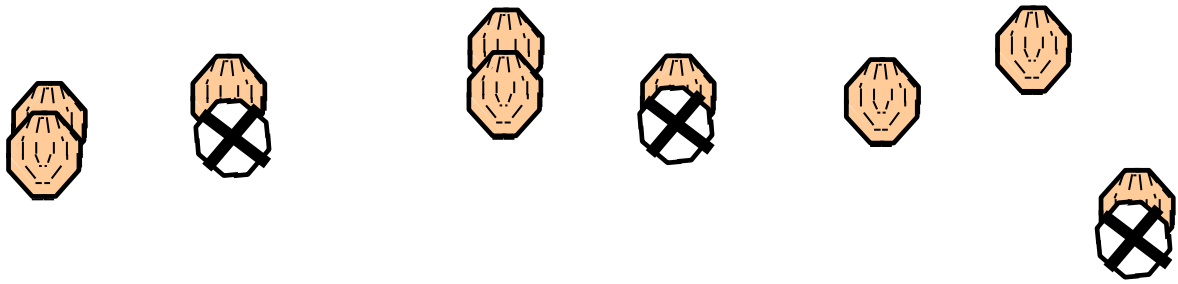

STAGE: 4

COURSE: **Short course.**

TARGETS: IPSC Target, No-Shoot 2.

MIN RNDS: 12.

MAX PTS: 60.

START POSITION: Standing relaxed at A facing downrange.

TIME START: Audible signal.

PROCEDURE: After start signal engage targets.

STAGE 5

Shooting Academy Rifle 1

STAGE: 5

COURSE: **Short course.**

TARGETS: MINI IPSC Target 9, No-Shoot 3.

MIN RNDS: 9.

MAX PTS: 45.

START POSITION: Standing anywhere in the designated area.