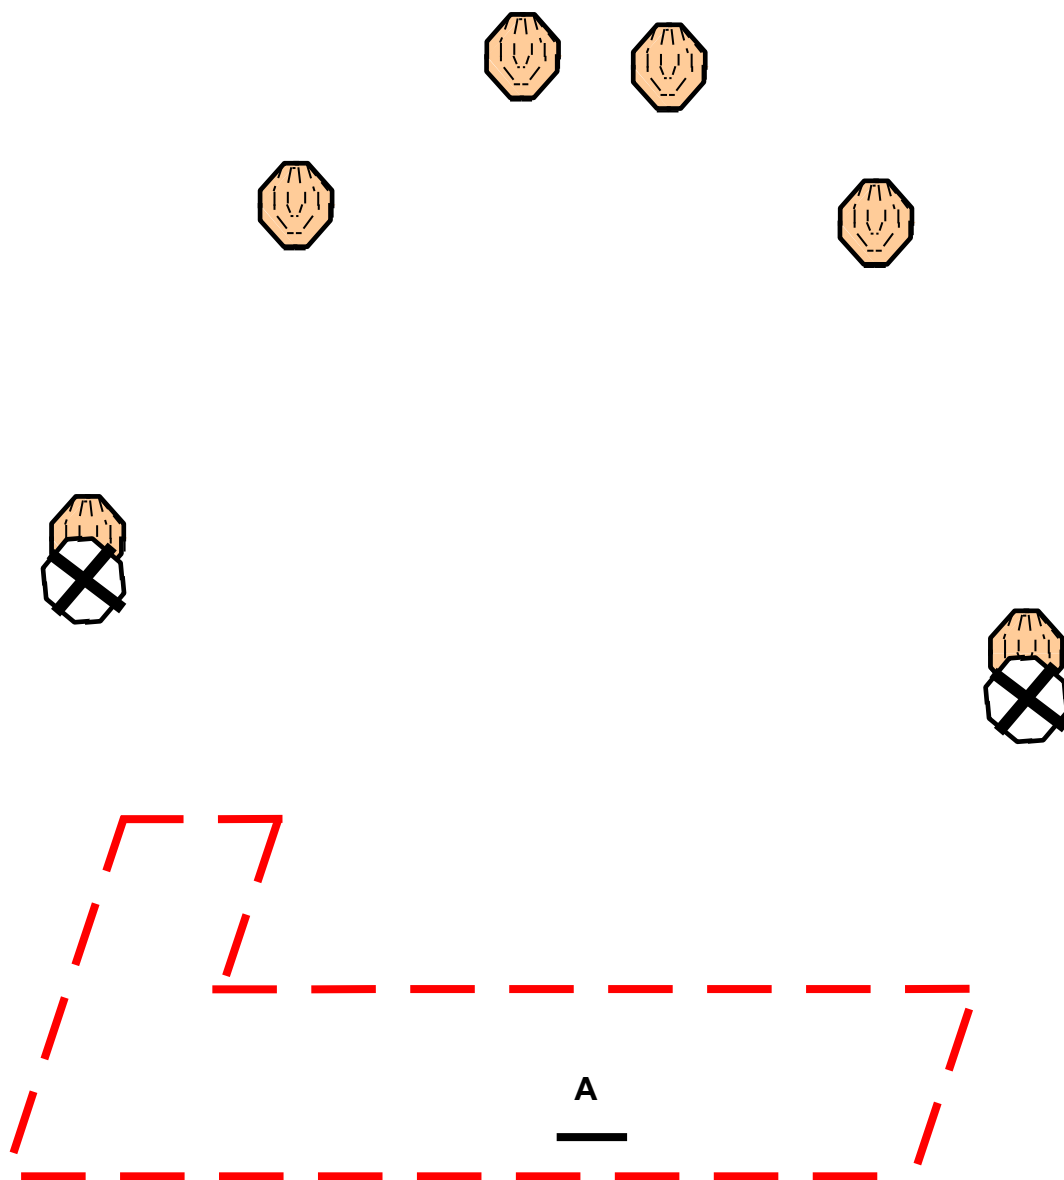

PROCEDURE: After start signal engage targets.

STAGE 3

Shooting Academy Rifle 1

STAGE: 3

COURSE: **Short course.**

TARGETS: IPSC Target 6, No-Shoot 3.

MIN RNDS: 12.

MAX PTS: 60.

START POSITION: Standing relaxed at **A** facing downrange.

GUN CONDITION: Gun empty, magazine inserted

TIME START: Audible signal.

PROCEDURE: After start signal engage targets.

STAGE 4

Shooting Academy Rifle 1