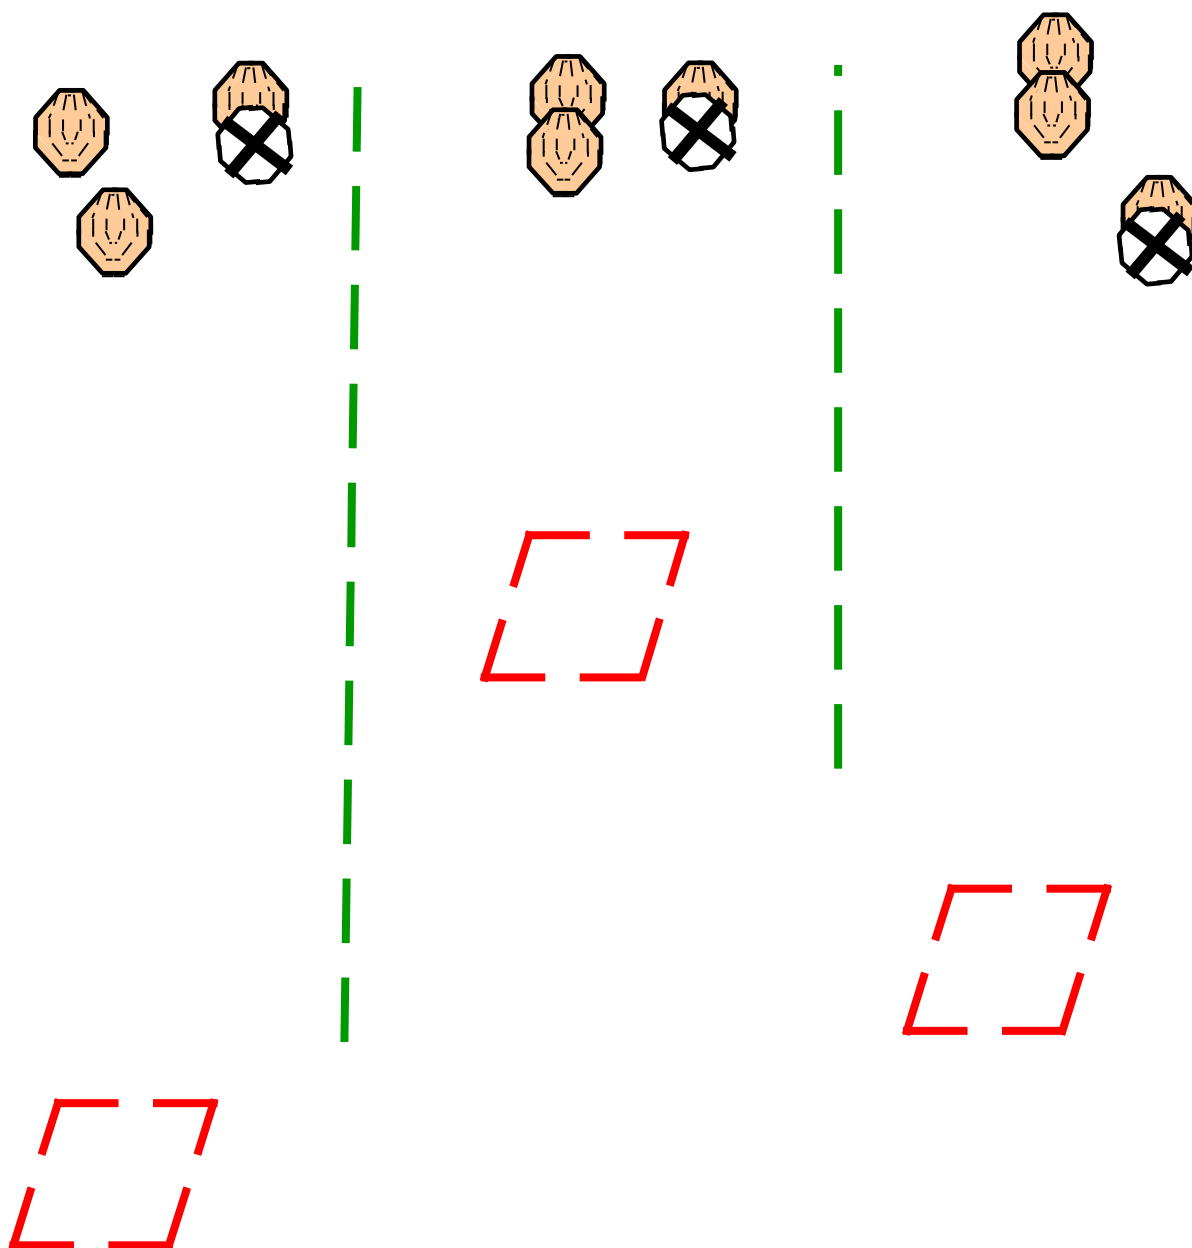

STAGE 6

Shooting Academy Rifle 1

STAGE: 6

COURSE: **Medium Course.**

TARGETS: MINI IPSC Target 9, No-Shoot 3.

MIN RNDS: 18.

MAX PTS: 90.

START POSITION: Standing anywhere in the designated area.

TIME START: Audible signal.

PROCEDURE: After start signal engage targets.